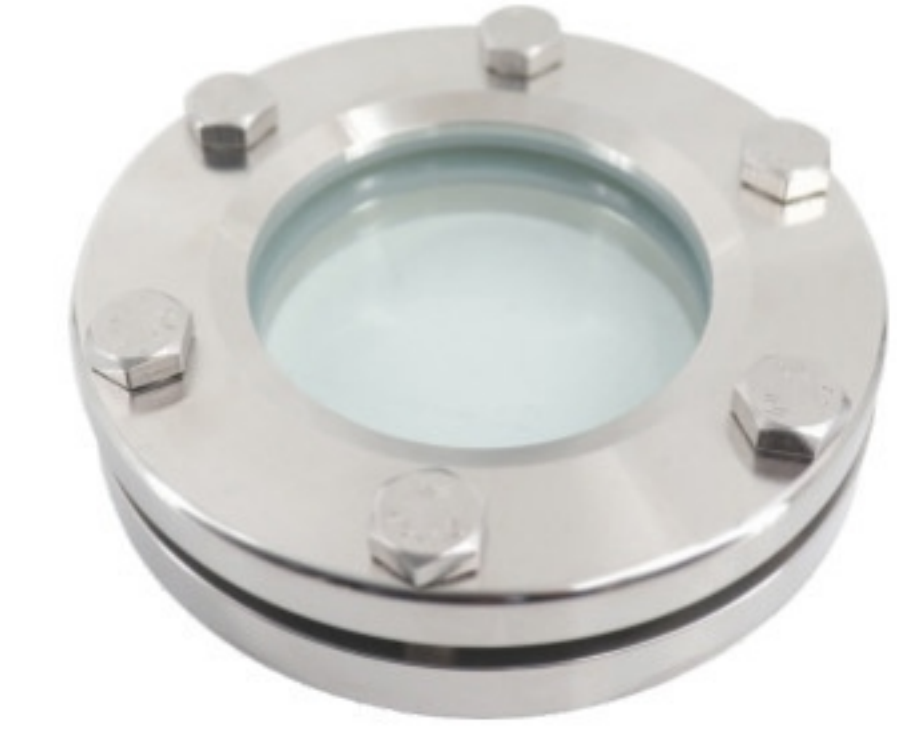

SANITARY SIGHT GLASS

卫生视镜

卫生级视镜

SANITARY SIGHT GLASS

应用 / APPLICATIONS

- 卫生视镜由不锈钢结构和玻璃组成。在食品加工, 化妆品, 制药和精细化工工业中, 可以通过它清晰并且精确的观察物料流动。
- Sanitary sight glass is comprised of stainless steel frame and glass. Through it, operator can observe the flowing of the liquid substance clearly and precisely in the fields of food, cosmetics, pharmaceutical and fine chemicals industries.

材料 / MATERIALS

- 产品过流钢制部件: 304/316L
- 其他钢制部件 : 304
- 视镜材质: 钢化硼硅玻璃、钢化玻璃
- 密封件: EPDM (标配) NBR, PTFE (选配)
- Product wetted steel parts: 304 / 316L
- Other steel parts: 304
- The material of glass: silicon boride glass or, tempered glass sealing silicon boride glass or, tempered glass
- Sealing elements: EPDM (standard) NBR, PTFE (optional)

球形四通视镜(DIN)

Four-Way Ball Type Sight Glass

SIZE	D	Dn	H	L
DN25	28	25	64	100
DN32	34	31	78	100
DN40	40	37	83	130
DN50	52	49	99	164
DN65	70	66	125	190
DN80	85	81	138	210
DN100	104	100	140	230

球形四通视镜(3A)

Four-Way Ball Type Sight Glass

SIZE	D	Dn	H	L
1"	25.4	22.4	64	100
1 1/4"	31.8	28.8	78	100
1 1/2"	38.1	35.1	83	130
2"	50.8	47.8	99	164
2 1/2"	63.5	59.5	125	190
3"	76.2	72.2	138	210
4"	101.6	97.6	140	230

法兰视镜

Flanged Sight Glass

SIZE	H4	D4	D5	D8	H1	H2
DN25	10	48	63	100	20	12
DN32	10	63	78	115	20	12
DN40	10	63	78	115	20	12
DN50	10	83	98	140	20	12
DN65	15	108	123	165	25	15
DN80	15	108	123	165	25	15
DN100	20	133	148	190	25	20
DN125	20	158	173	224	25	20
DN150	25	183	198	250	30	25
DN200	30	233	248	310	30	30