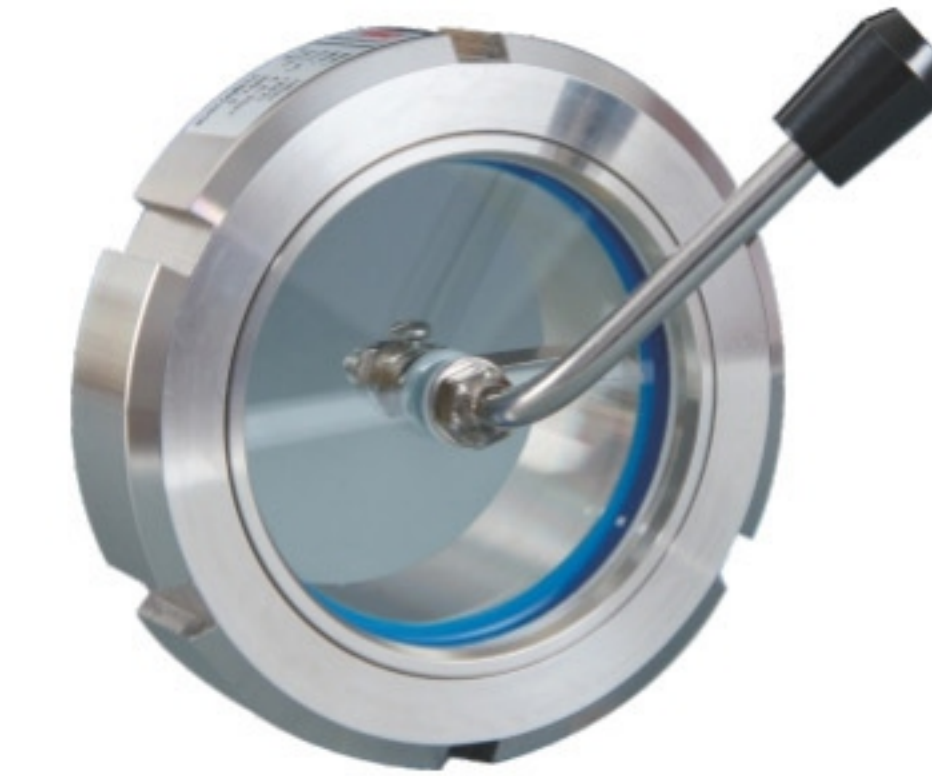

法兰视镜

Flanged Sight Glass

SIZE	H4	D4	D5	D8	H1	H2
DN25	10	48	63	100	20	12
DN32	10	63	78	115	20	12
DN40	10	63	78	115	20	12
DN50	10	83	98	140	20	12
DN65	15	108	123	165	25	15
DN80	15	108	123	165	25	15
DN100	20	133	148	190	25	20
DN125	20	158	173	224	25	20
DN150	25	183	198	250	30	25
DN200	30	233	248	310	30	30